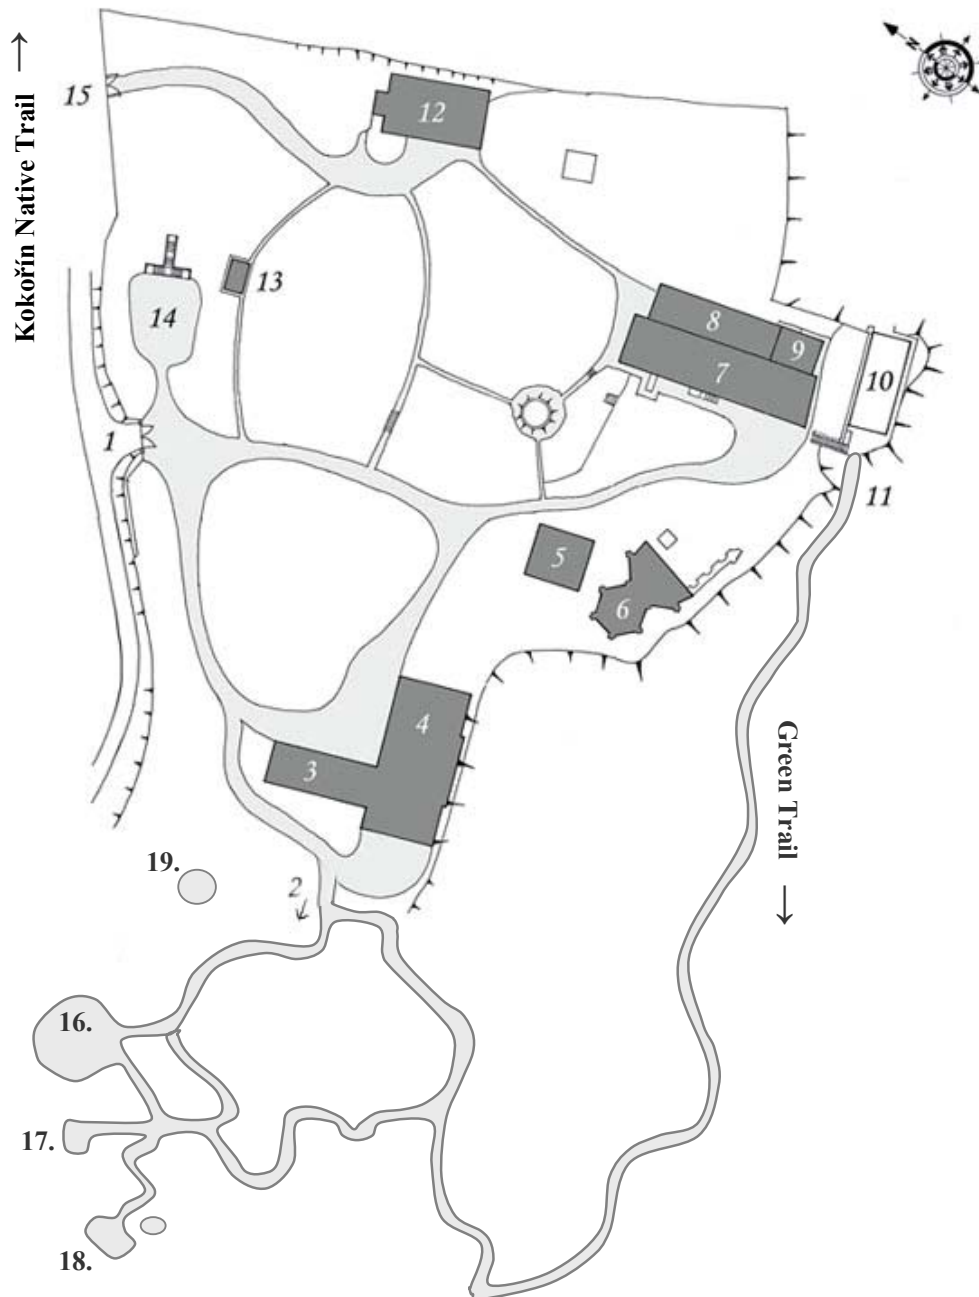

Samadhi

Buddhist Meditation Center

Map

- | | | |
|---------------------------|-----------------|------------------------------------|
| 1. Main Entrance | 8. Dhamma Hall | 15. North entrance, Parking |
| 2. Sunset Path | 9. Staff Rooms | 16. Rock Garden |
| 3. Agape Quarters | 10. Greenhouse | 17. Samadhi Cave |
| 4. Main Vihara | 11. Green Trail | 18. Sunset Rock |
| 5. Garage, Historic House | 12. Shanti Vila | 19. Ring of Fire(camp fire circle) |
| 6. Samadhi Tower | 13. Altan | |
| 7. Farmhouse, Hermitage | 14. Tree Circle | |